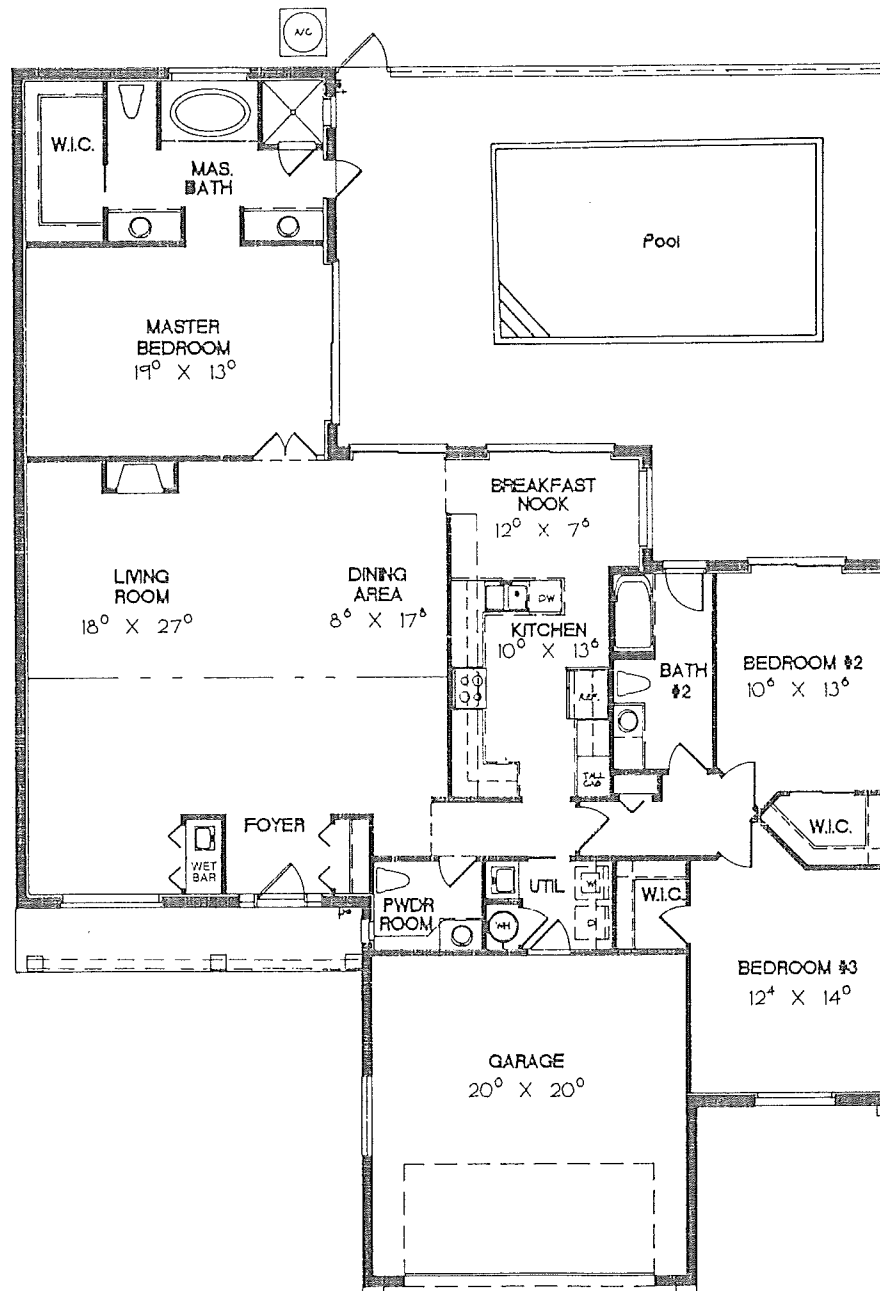

The Pointes Floor Plan Unit B and D

Dimensions and square footage are approximate.
 Sq. FT. Legend
 Total Living Area 2,196
 Garage 435