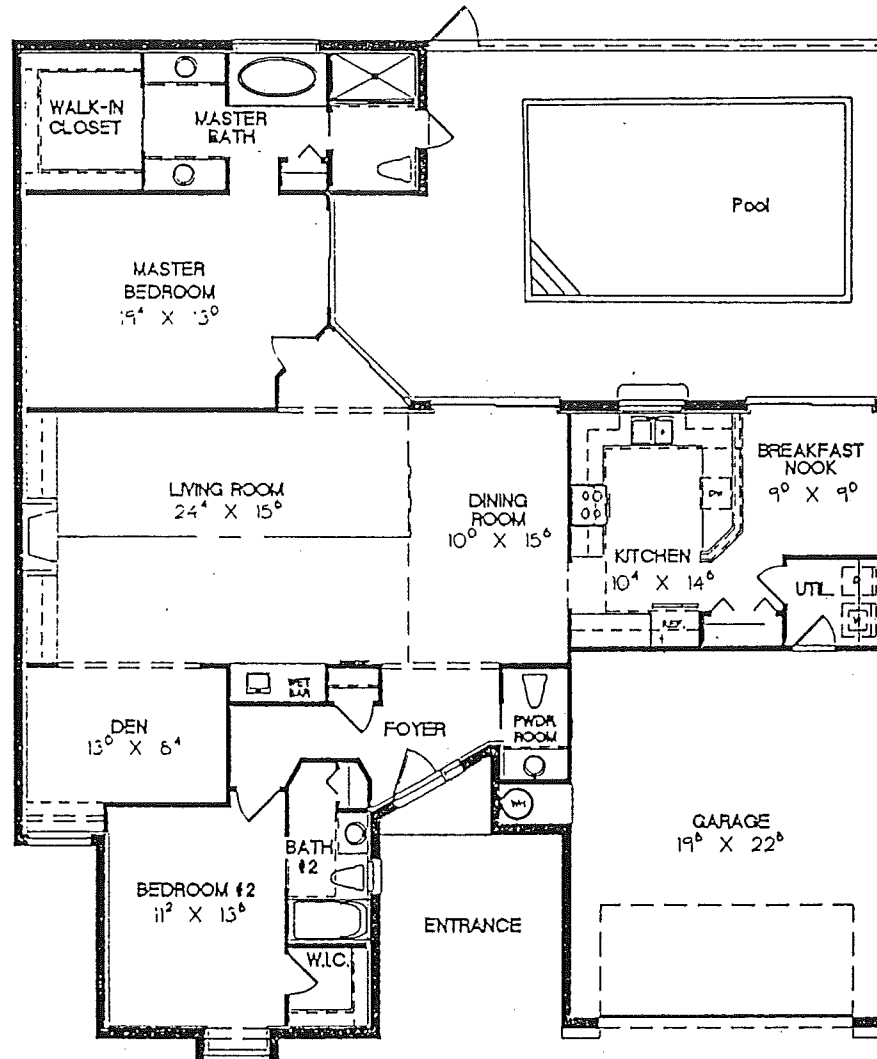

# The Pointes Floor Plan Unit E

Dimensions and square footage are approximate.  
Sq. FT. Legend  
Total Living Area 2,008  
Garage 482