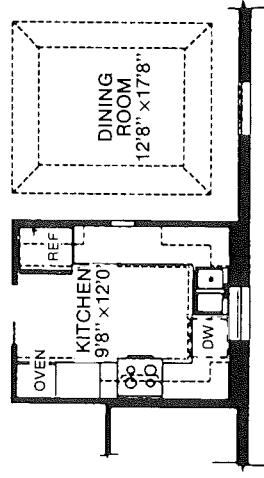

Floor Plan Model B

Sq. Ft. Legend	Area	Sq. Ft.
Conditioned Area		2200
Porch		220
Atrium		110
Total		2530

Dimensions and square footage are approximate.

ALTERNATE KITCHEN AND DINING ROOM PLAN FOR UNITS 109, 209 AND 309