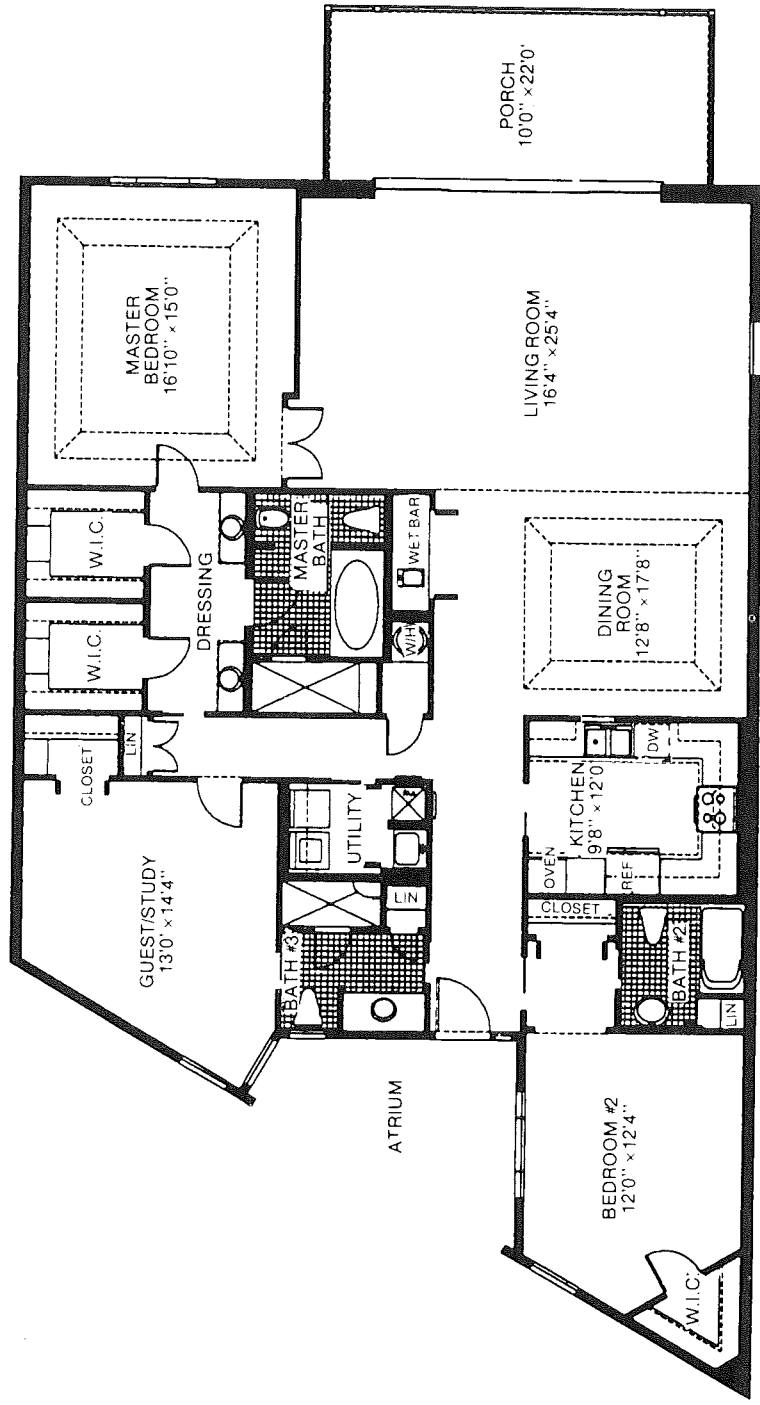

Floor Plan Model B

Sq. Ft. Legend	Area	Sq. Ft.
Conditioned Area		2200
Porch		220
Atrium		110
Total		2530

Dimensions and square footage are approximate.

ALTERNATE KITCHEN AND DINING ROOM PLAN FOR UNITS 109, 209 AND 309